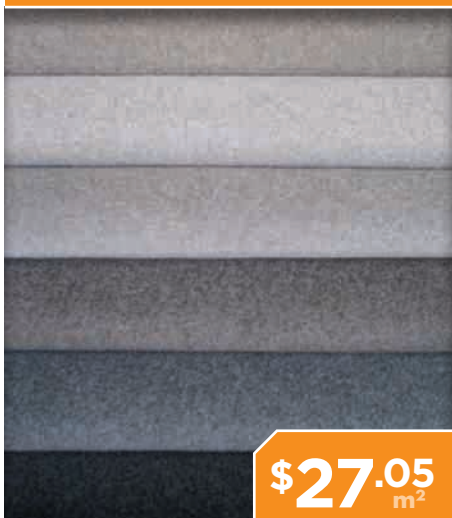

\$27.05
m²

80% WOOL 20% NYLON. 6 COLOURS. 7 YEAR GUARANTEE.
HEAVY DUTY & STAIRS

CONCOURSE

COMMERCIAL GRADE

\$24.30
m²

4M WIDE. COMMERCIAL GRADE SOLUTION DYED NYLON. TEXTURED LOOP. 5 COLOURS.
10 YEAR WARRANTY