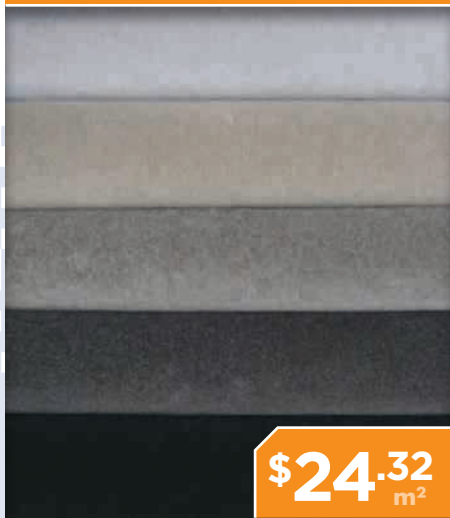

YOU'LL BE RIGHT WITH A RANGE OF OVER 5000 ROLLS IN STOCK

ALL PRICES ARE FOR CARPET ONLY AND INCLUDE GST

CASA VELOUR

WOOL BLEND PLUSH

$24.32
m²

50% WOOL, 50% SYNTHETIC. LUXURIOUS PLUSH PILE. 6 COLOURS. 5 YEAR WARRANTY. **HEAVY DUTY & STAIRS**