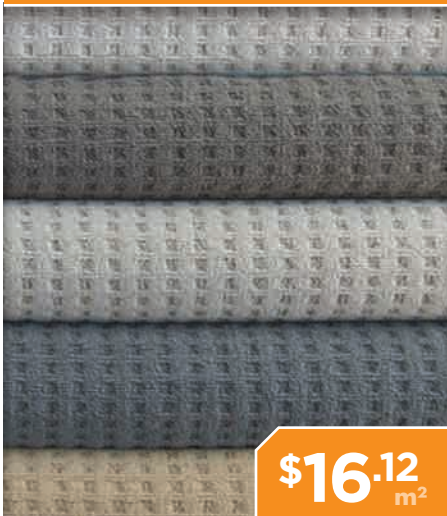

FOWLES

FOR ALL THE RIGHT REASONS

CALLISTO

SUPER CHEAP

\$9.90
m²

POLYPROPYLENE LOOP PILE. DURABLE & HARD WEARING. ANTI STATIC.
10 YEAR WARRANTY

HASTINGS STREET

HOT PRICE