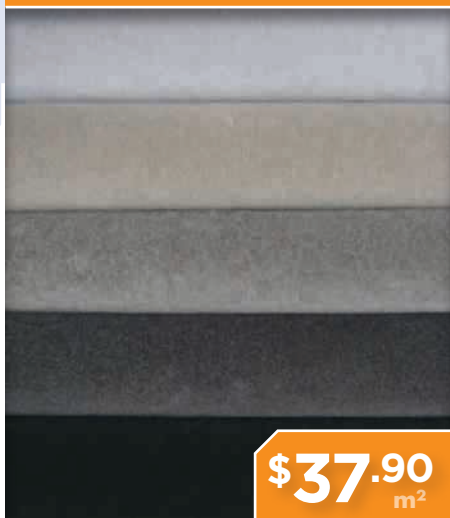

TUDOR TWIST SUPREME

80/20 NZ WOOL

\$35.24
m²

80/20 NZ WOOL. 40OZ TWIST PILE. 10 YEAR GUARANTEE. 20 COLOURS. **EXTRA HEAVY DUTY & STAIRS**

GALLANT

40oz WOOL PLUSH

\$37.90
m²

80% WOOL, 20% SYNTHETIC. LUXURIOUS PLUSH PILE. 9 COLOURS. 15 YEAR WARRANTY. **EXTRA HEAVY DUTY & STAIRS**