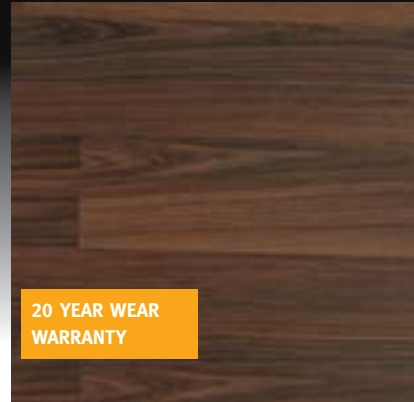

DARK WALNUT

$19.90 GST included
Per square metre.

20 YEAR WEAR
WARRANTY

8mm Laminate Floating Floor.