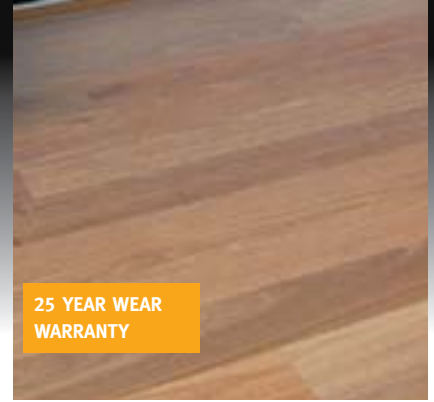

SPOTTED GUM 2 STRIP

$75.00 GST included

Per square metre.

25 YEAR WEAR
WARRANTY

Real Timber Veneer.
1820 x 186 x 14mm