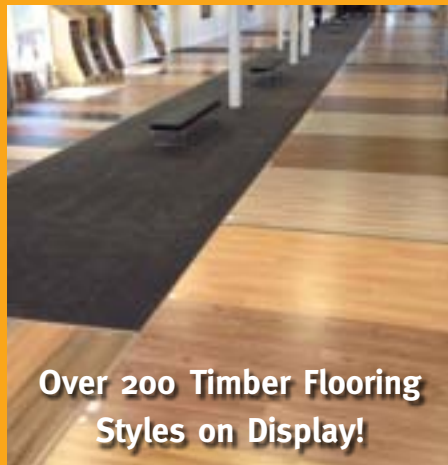

Visit our Clayton Superstore and you will never pay too much for Timber Flooring or Carpet again! We also offer a free measure and quote service.

Over 5000 Rolls in Stock!

Over 200 Timber Flooring Styles on Display!