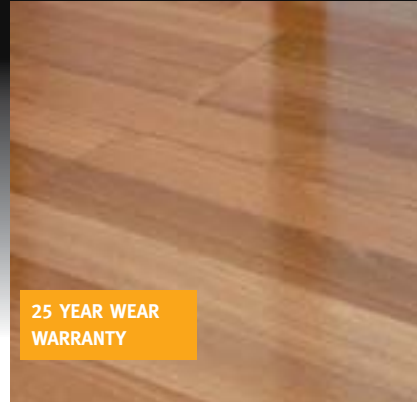

SPOTTED GUM 1 STRIP

$85.00 GST included
Per square metre.

25 YEAR WEAR
WARRANTY

Real Timber Veneer.
1820 x 134 x 14mm