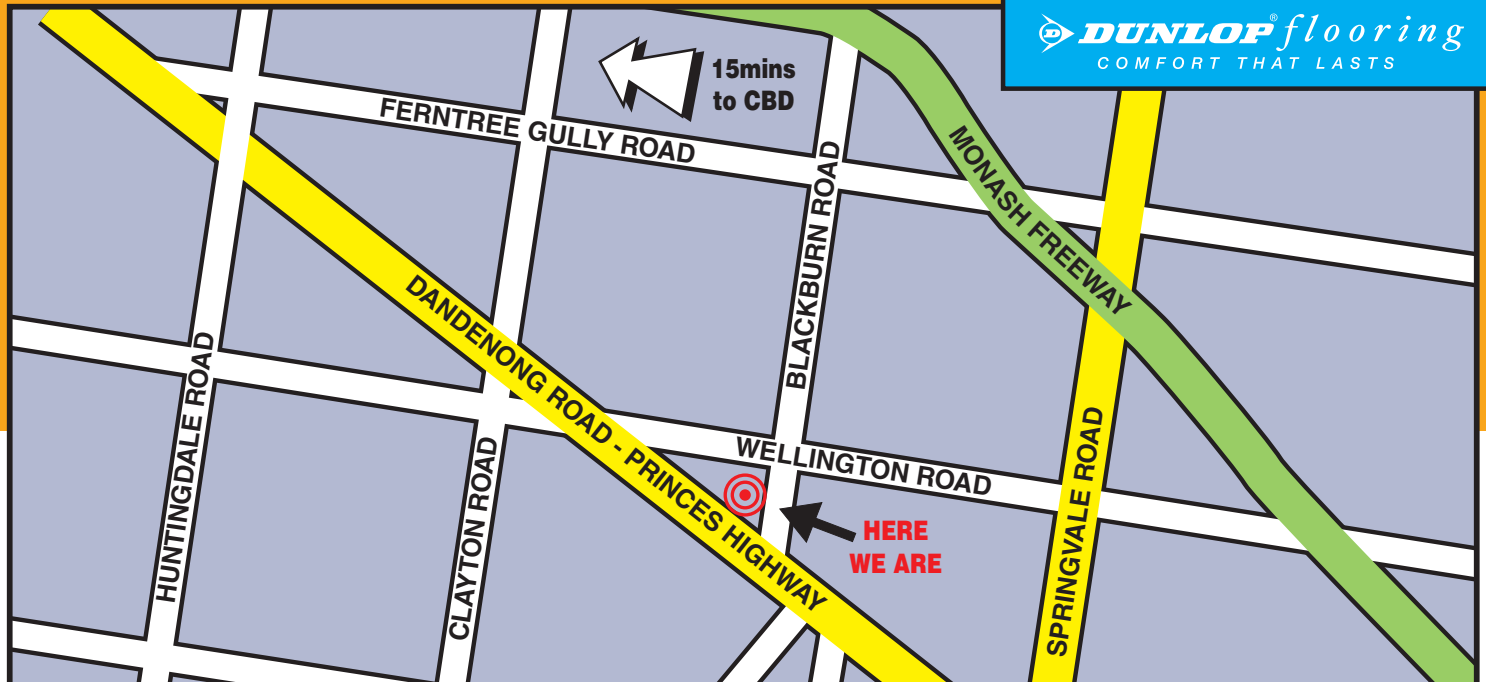

 **DUNLOP** flooring
COMFORT THAT LASTS

**2099 Princes Highway Clayton
(Cnr Blackburn Road)
Tel: 9265 5555
Melways Map 79, G1**

**OPEN 7 DAYS
Trading Hours
Monday to Friday 8am to 5pm
Saturday 8am to 4pm
Sunday 10am to 4pm**