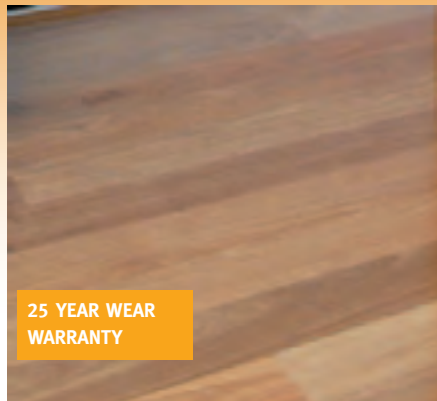

SPOTTED GUM

$85.00 GST included

Per square metre.

25 YEAR WEAR
WARRANTY

Real Timber Veneer 14mm Floating floor
2085 x 134 x 14