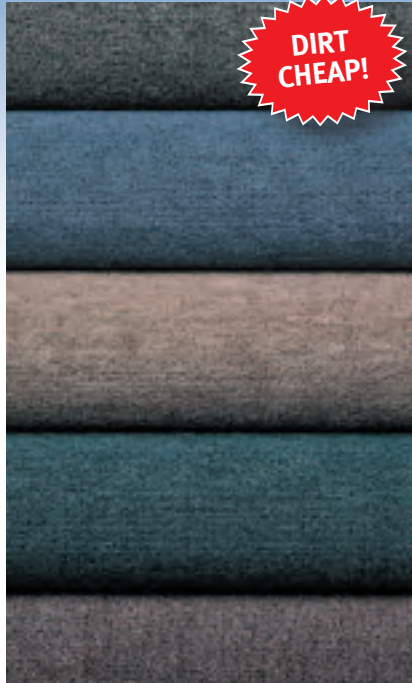

CALLISTO

$7.90 GST included

Per square metre. Carpet only.

Polypropylene loop pile. Durable & hard wearing. U.V. Stabilised. Anti static.
10 YEAR WARRANTY