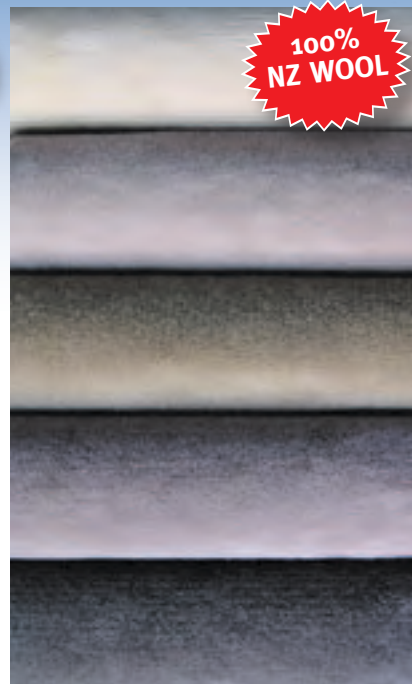

Solution Dyed Nylon. Twist Pile.
15 Year Guarantee. Available in 6 colours.
EXTRA HEAVY DUTY & STAIRS.

SUNSET

\$36.60 GST included

Per square metre. Carpet only.

100% NZ Wool. Luxurious Plush Pile.
Superb Quality Carpet.
EXTRA HEAVY DUTY & STAIRS.