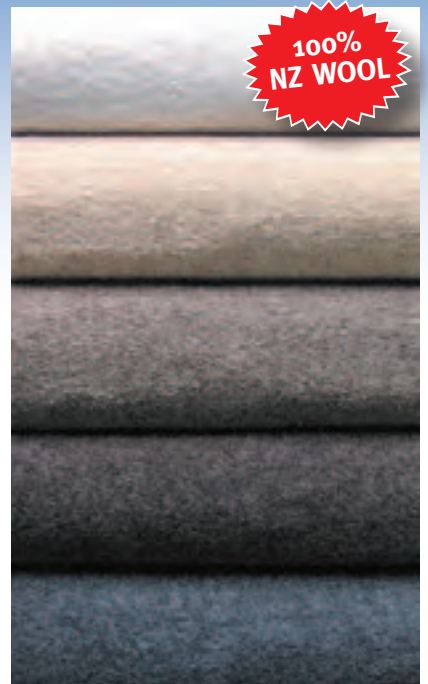

CHARISMA

$29.90 GST included

Per square metre. Carpet only.

100% Pure NZ Wool Twist Pile.
10 Year Guarantee.
EXTRA HEAVY DUTY & STAIRS.