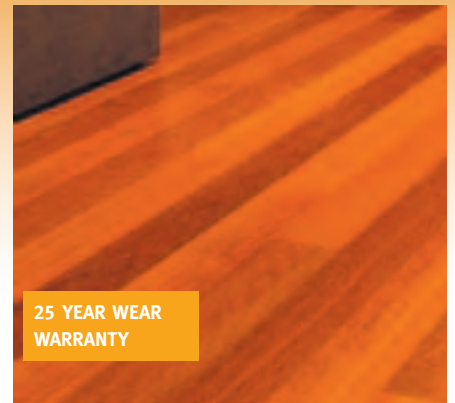

KEMPAS 2 STRIP

$59.00 GST included

Per square metre.

25 YEAR WEAR
WARRANTY

Real Timber Veneer. 14mm Floating Floor.
1800 x 180 x 14